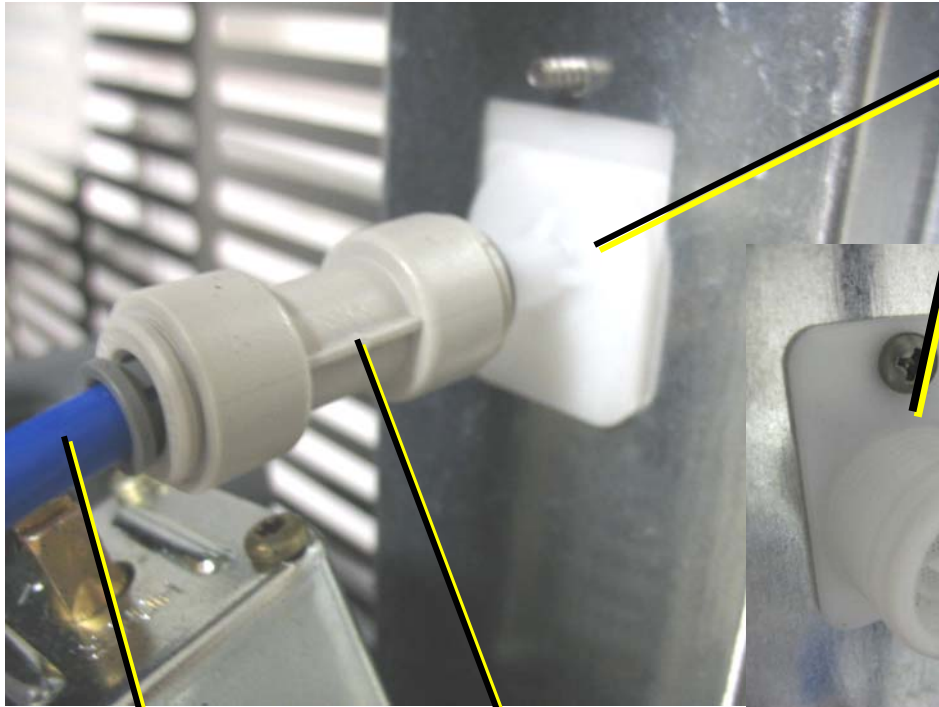

660956 00

651206 02

651224 04

651206 01

723107 02

651206 02