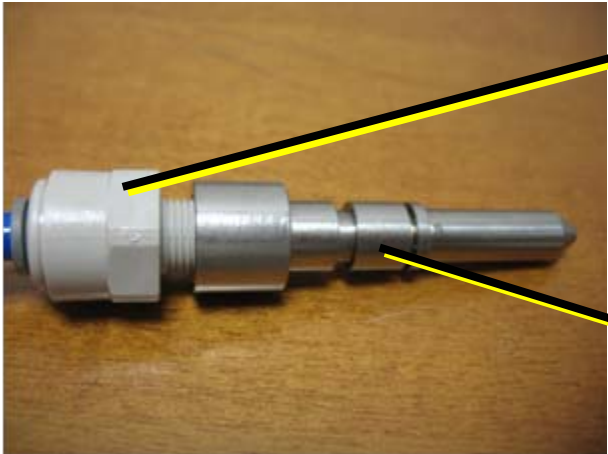

SERVICE BULLETIN – 01/NOVEMBER 2010

SPN 405-605 NEW WATER TUBE & FITTINGS

Starting from the following Serial Numbers:

SPN 405 s/n ZC 2108

SPN 605 s/n ZD 2070

As done on past year with the Models SPN 125-255, the **entire water inlet /fittings** has been redesigned moving from copper tube to **John Guest** quick connections and nylon tube.

The new components are available under the following part numbers:

Cod.	Description
660956 00	Water inlet plastic fitting
651206 01	¼ male fitting
651206 02	¼ OD nylon tube (sold per meter)
651224 04	¼ female – 5/16” female connector
723107 02	¼ female S.S. nozzle

as shown on the attached page.

660956 00

651206 02

651224 04

651206 01

723107 02

651206 02