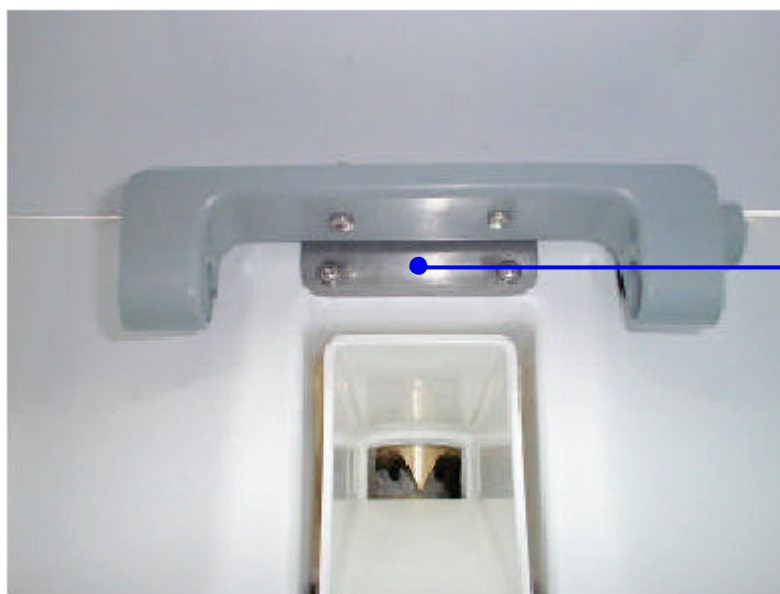

SPR 80

NEW LOCATION OF THE ICE LEVEL CONTROL

Starting from the following serial numbers:

SPR 80 s/n 3571

The Optical Ice Level Control has been moved from the upper side of the plastic ice spout into the storage bin, just above the outlet of the plastic ice spout (see photo below).

**Part Number
724373 00**

This modification increased the capacity of the storage bin by 5-6 kgs.

The installation of the Optical Ice Level Control on the new location has required a small modification on the upper side of the storage bin mold as well as the use on a new S.S. bracket Part Number **724373 00**.